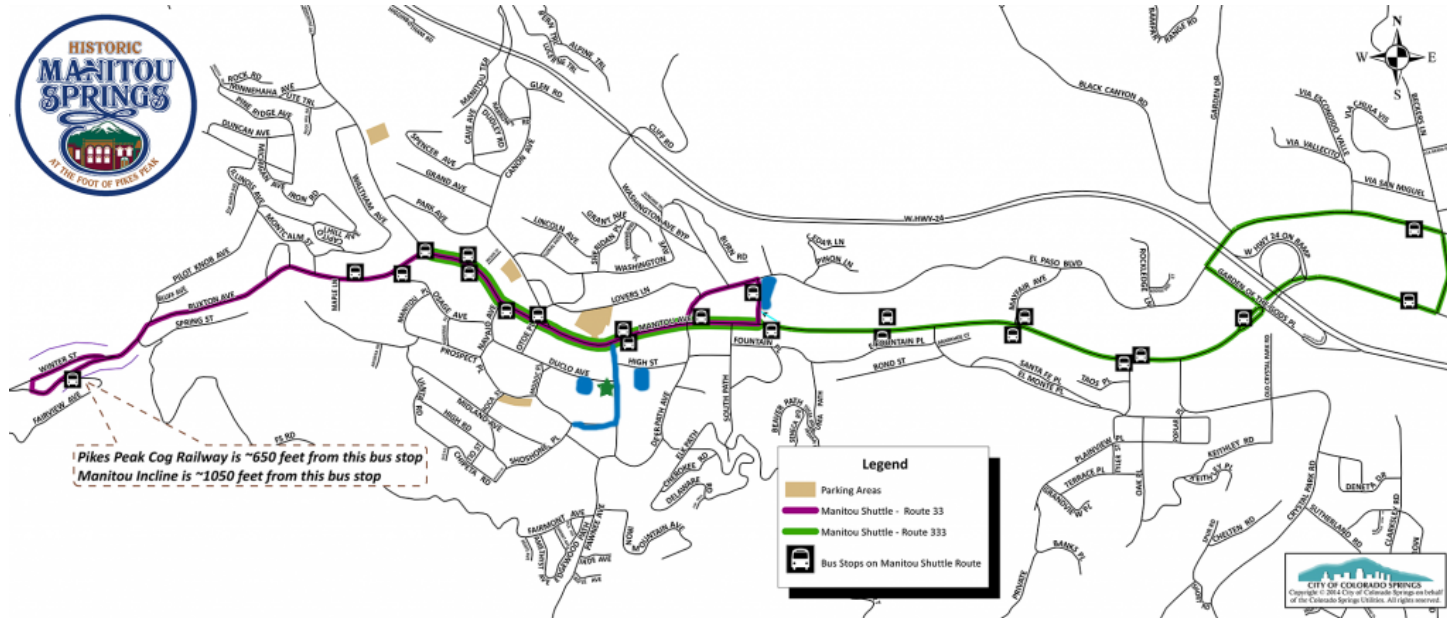

Parking for the May 20th Manitou Springs Elem. Show

110 Pawnee Avenue

Manitou Springs, CO 80829

To avoid parking tickets, please park in the following areas/streets only!

- Pawnee Avenue
- 1st half of Prospect Place (before the stop sign, behind the school)
- Visitors Parking Lot off Duclou Avenue
- Historic Manitou Congregational Church's parking lot, off High Street

Look out for signs in the neighborhood on where to park!!!!

Free shuttles also run up and down Manitou Ave, 1 block from the school, all evening!